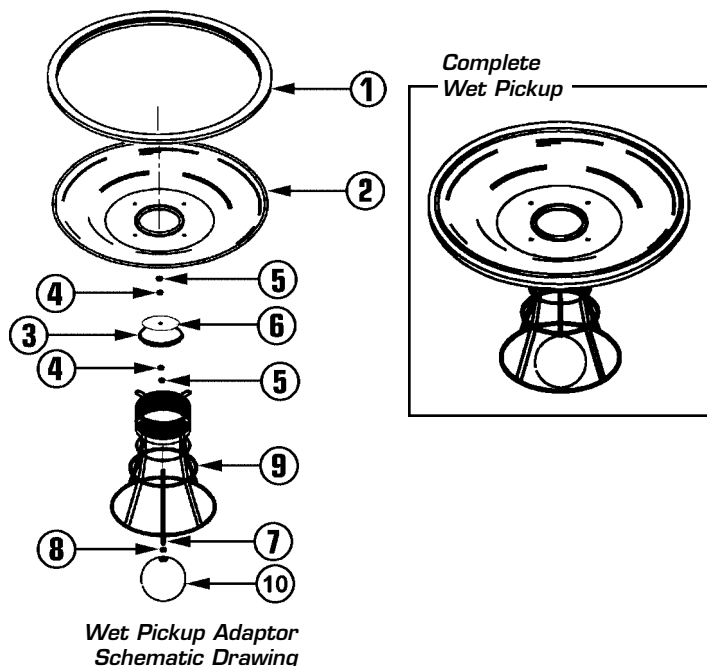

Complete Filter Assembly

Cloth Filter w/Gasket

Filter Frame

Disposable Paper Filter Bag (5/Pk)

WET PICKUP ADAPTORS

Ret No	Part Description	Qty	Part No
	Complete 14" Wet Pickup Adaptor	1	305979
	Complete 16" Wet Pickup Adaptor	1	305987
1A	14" Rubber Gasket	1	376035
1B	16" Rubber Gasket	1	376027
2A	14" Float Pan Adaptor	1	312231
2B	16" Float Pan Adaptor	1	312193
3	Plate Gasket	1	374644
4	Spring Washer	2	372994
5	Ring Retainer	2	372986
6	Aluminum Valve Plate	1	375322
7	Float Spacer Rod	1	372943
8	1/4- 20 Hex Nut w/Lock Washer	1	338966
9	Float Cage Assy (4 thur 10)	1	372900
10	Float Ball w/Hex Nut	1	378003