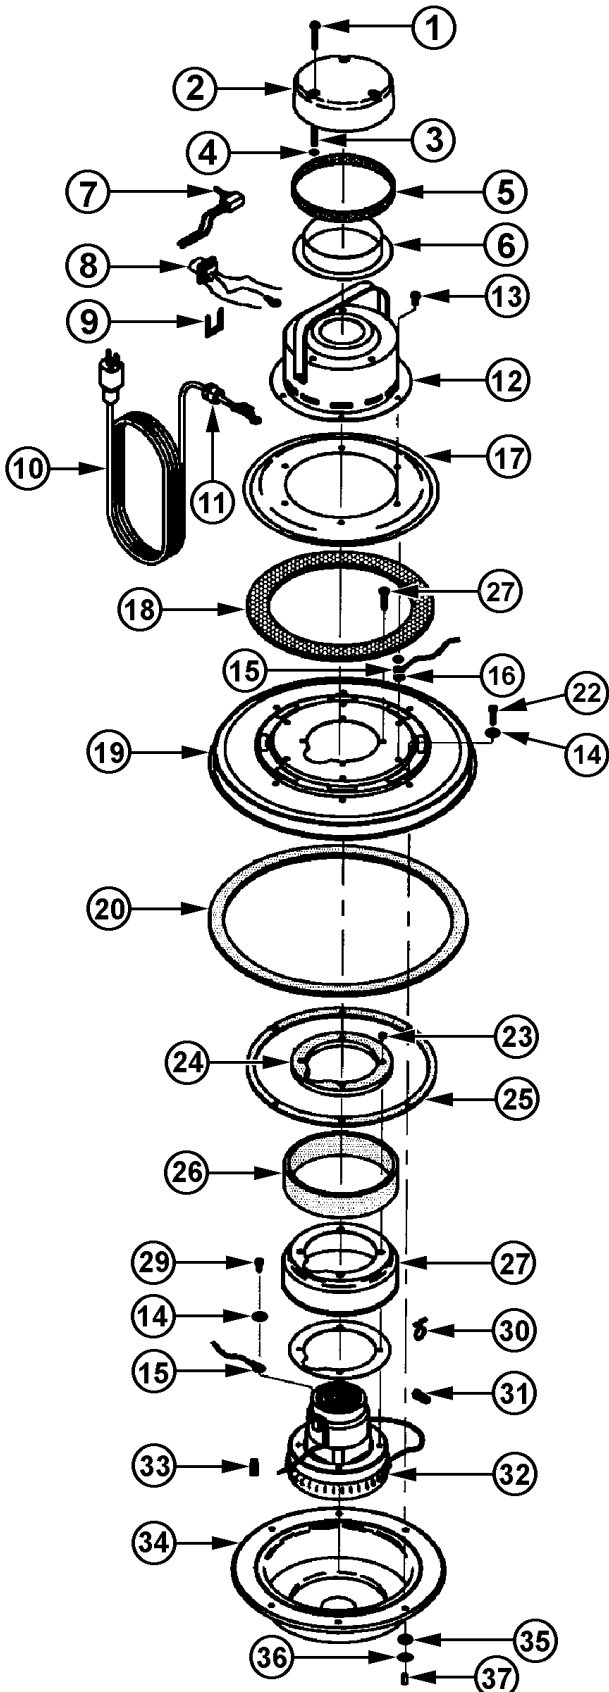

#10 QUIET MOTOR HEAD REPLACEMENTS PARTS LIST

1 1/4 HP BY-PASS MOTOR HEAD

Ref No	Part Description	Qty	Part No
	Motor Head Assembly (115 Volt)	1	366803
	Motor Head Assembly (230 Volt)	1	398551
1	#10-24 X 1 3/4" Screw	3	366676
2	Top Cover Assy w/Gaskets	1	426326
3	Steel Spacer	3	364983
4	#10 Internal Tooth Lockwasher	3	380709
5	Perforated Ring	1	364894
6	Air Baffle	1	364975
7	Switch Assembly	1	306940
8A	Convenience Outlet (115 Volt)	1	341746
8B	Convenience Outlet (230 Volt)	1	312495
9	Retainer Clip	1	341932
10	30 Ft, 18/3 Line Cord	1	318647
11	Strain Relief	1	434299
12	Dome Assembly w/Gaskets	1	366862
13	#10 X 1/2" Screw	6	310824
14	#12 Internal Lockwasher	11	364037
15	Ground Leads w/Terminals	1	307440
16	Steel Burr Washer	2	322164
17	Air Deflector	1	365033
18	Silence Ring Gasket	1	370118
19	14" Lo-Crown Cover	1	369381
20	Flat Gasket	1	320048
21	#10 X 7/8" Screw	4	368385
22	#10-24 X 3/4" Screw	6	337315
23	Nylon Spacer	4	365084
24	Circle Gasket	1	365394
25	Volara Gasket	3	364622
26	Air Collector Gasket	1	365173
27	Air Collector	1	365122
28	Gasket	1	365076
29	#10-32 X 5/16" Ground Screw	1	393258
30	Purse Lock	1	365483
31	Wire Connector (Yellow)	2	350648
32A	1 1/4 HP By-Pass Motor (115 Volt)	1	337757
32B	1 1/4 HP By-Pass Motor (230 Volt)	1	338257
33	Orange Wire Connector	1	398985
34	Motor Cover Assy w/Gaskets	1	369411
35	Steel Washer	6	369519
36	#10-24 Hex Nut w/Lockwasher	6	331201
37	Screw Protector	6	341649