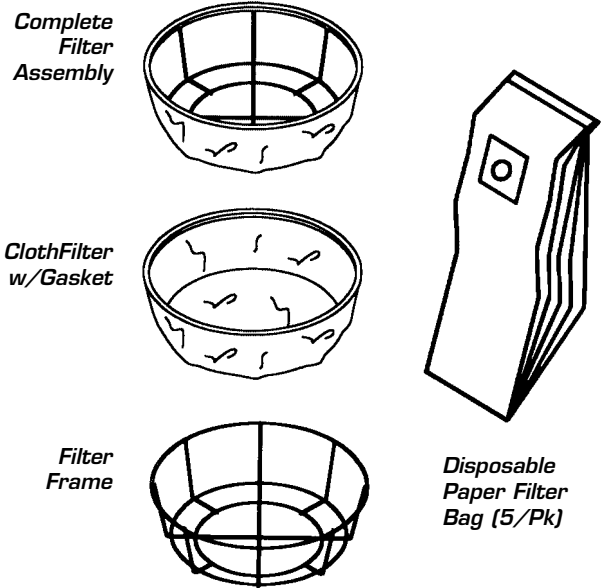

# DRY FILTERS, PAPER FILTER BAGS & WET PICKUP ADAPTOR PARTS LIST

## DRY FILTERS & DISPOSABLE PAPER FILTER BAGS

Parts Description	Qty	Part No
<b>Complete Filter Assembly</b>		
Fits - 14" Dia, 3 1/2 Gal Recovery Tank	1	306428
Fits - 14" Dia, 5 Gal Recovery Tank	1	306436
Fits - 16" Dia, 10 & 15 Gal Recovery Tank	1	306444
<b>Cloth Filter w/Gasket</b>		
Fits - 14" Dia, 3 1/2 Recovery Gallon Tank	1	306452
Fits - 14" Dia, 5 Gal Recovery Tank	1	306460
Fits - 16" Dia, 10 & 15 Gal Recovery Tank	1	306479
<b>Filter Frame Only</b>		
Fits - 14" Dia, 3 1/2 Gal Recovery Tank	1	304158
Fits - 14" Dia, 5 Gal Recovery Tank	1	304123
Fits - 16" Dia, 10 & 15 Gal Recovery Tank	1	304107
<b>Disposable Paper Bag (5/Pk)</b>		
Fits - 14" Dia, 3 1/2 Gal Recovery Tank	1	384453
Fits - 14" Dia, 5 Gal Recovery Tank	1	366447
Fits - 16" Dia, 10 Gal Recovery Tank	1	330353
Fits - 16" Dia, 15 Gallon Tank	1	328065