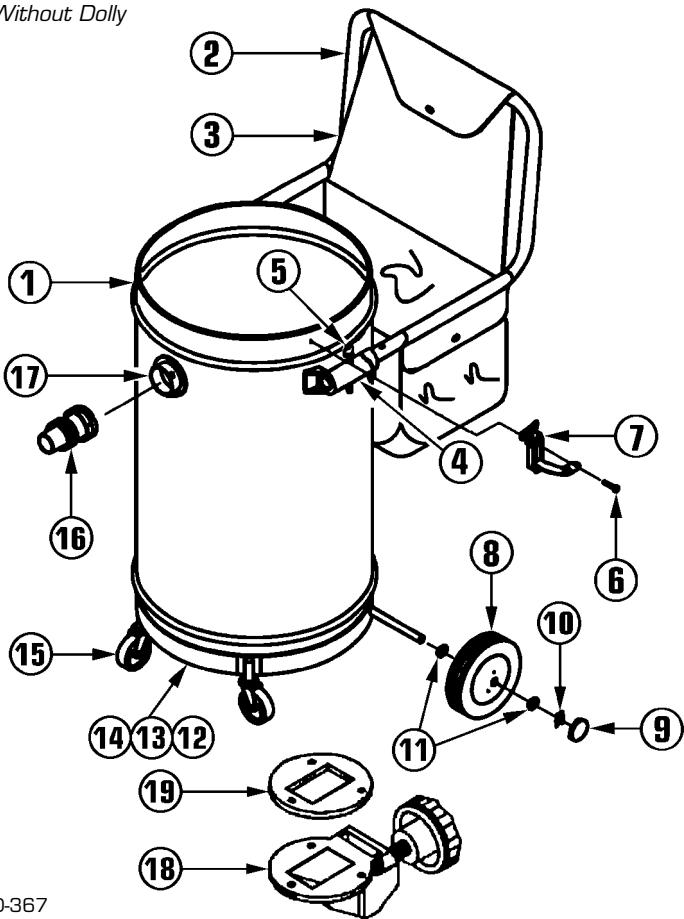

**12 & 16 GALLON RECOVERY
GLIDEMOBILE (16" DIA)**

Ref No	Part Description	Qty	Part No
1A	#15/12 Gal CRS Tank Assy*	1	326143
1B	#15/12 Gal SS Tank Assy*	1	326100
1C	#20/16 Gal CRS Tank Assy*	1	325457
1D	#20/16 Gal SS Tank Assy*	1	325511
2	Push Handle	1	376906
3	Tool Caddy	1	319198
4	Handle Brackets	2	376949
5	Speed Pin Assembly	2	385182
6	Pop Rivets	4	318906
7	Holddown Clamps	3	358312
8	8" Wheels	2	330396
9	Chrome Hub Caps	2	319317
10	1/2" Palnut	2	319619
11	1/2" Flat Steel Washer	4	315435
12	Complete Glidemobile Dolly	1	382590
13	1/4-20 X 1 1/4" Bolt	1	345555
14	1/4-20 Hex Nut	1	338966
15	2 1/2" Swivel Caster	2	307408
16A	1 1/4" Hose Connector	1	349534
16B	1 1/2" Hose Connector	1	349445
17	Inlet Fitting	1	325406
18	Drain Valve (SS Tank Only)	1	379980
19	Circle Gasket (SS Tank Only)	1	378720

* Without Dolly