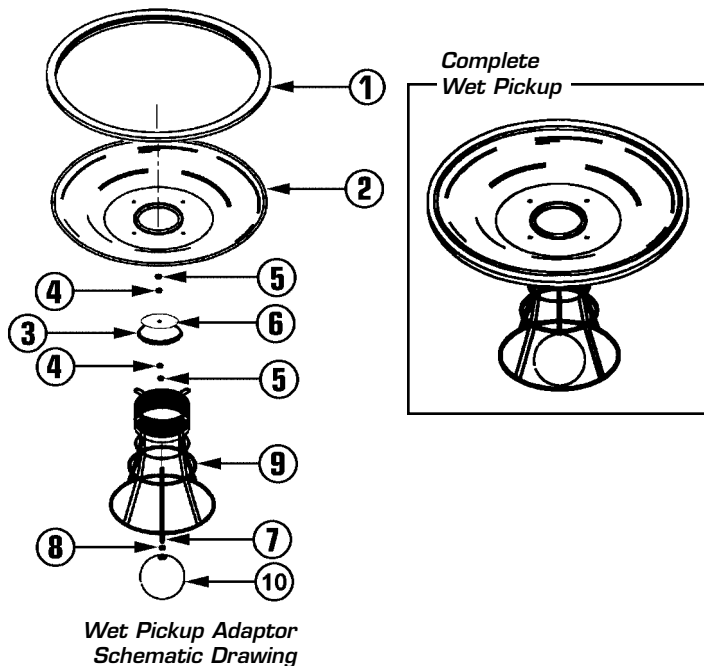

**3 1/2 & 7 GALLON RECOVERY  
4 CASTER (14" DIA)**

**STEEL TANKS  
REPLACEMENT PARTS LIST**

Ref No	Part Description	Qty	Part No
1A	#6/3 1/2 Gal CRS Tank Assy*	1	329592
1B	#6/3 1/2 Gal SS Tank Assy*	1	364517
1C	#10/7 Gal CRS Tank Assy*	1	325988
1D	#10/7 Gal SS Tank Assy*	1	325945
2	Holddown Clamps	3	358312
3	Inlet Fitting	1	325406
4A	1 1/4" Hose Connector	1	349534
4B	1 1/2" Hose Connector	1	349445
5	Vinyl Bumper	1	318272
6	2 1/2" Swivel Casters	4	307408
7	14" Ring Dolly	1	308234
8	#10-24 X 1 1/2" Screw	2	380938
9	#10-24 X 1 1/2" Hex Nut	2	381004
10	Lift Handles (5 Gal)	2	484091
11	Pop Rivets	3	318906
N/S	Drain Cap w/Chain (#6 & 3 1/2 Gal SS)	1	348309
N/S	Drain Valve (#10 & 7 Gal SS Tank Only)	1	441457

\* Without Dolly

\*Without Dolly

LD-367

# DRY FILTERS, PAPER FILTER BAGS & WET PICKUP ADAPTOR PARTS LIST

## WET PICKUP ADAPTORS

Ret No	Part Description	Qty	Part No
	Complete 14" Wet Pickup Adaptor	1	305979
	Complete 16" Wet Pickup Adaptor	1	305987
1A	14" Rubber Gasket	1	376035
1B	16" Rubber Gasket	1	376027
2A	14" Float Pan Adaptor	1	312231
2B	16" Float Pan Adaptor	1	312193
3	Plate Gasket	1	374644
4	Spring Washer	2	372994
5	Ring Retainer	2	372986
6	Aluminum Valve Plate	1	375322
7	Float Spacer Rod	1	372943
8	1/4- 20 Hex Nut w/ Lock Washer	1	338966
9	Float Cage Assy (4 thur 10)	1	372900
10	Float Ball w/ Hex Nut	1	378003