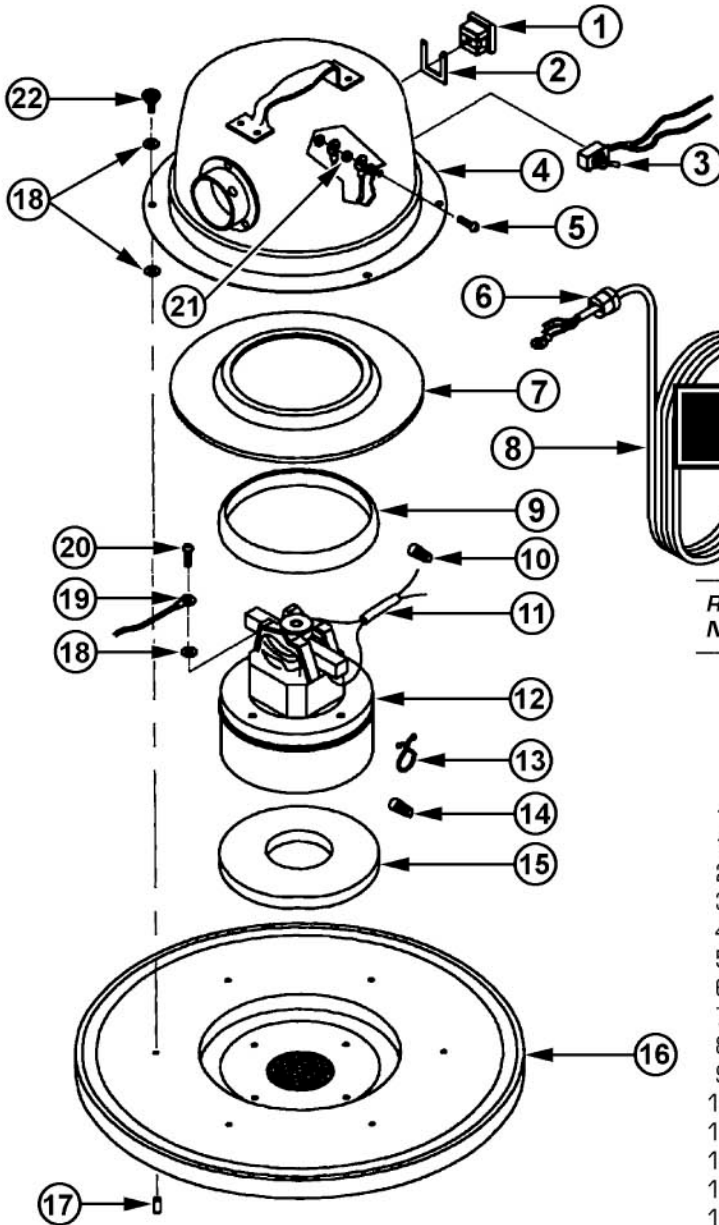

#05 MOTOR HEAD REPLACEMENT PARTS LIST (14" & 16" DIA)

1 HP AIR-THRU MOTOR HEAD

Ref No	Part Description	Qty	Part No
	115 Volt, 14" Motor Head Assy	1	329983
	115 Volt, 16" Motor Head Assy	1	329940
	230 Volt, 14" Motor Head Assy	1	329991
	230 Volt, 16" Motor Head Assy	1	329959
1A	Convenience Outlet (115 Volt)	1	341746
1B	Convenience Outlet (230 Volt)	1	312495
2	Retainer Cup	1	341932
3	Switch Assembly	1	306940
4	Dome Assembly	1	326704
5	#10-24 X³/₄" Screw	1	337315
6	Strain Relief	1	434299
7	Motor Holddown	1	315737
8	30 Ft, 18/3 Line Cord	1	318647
9	Rubber Gasket	1	303011
10	Orange Wire Connector	1	398985
11	Insulation Tube	1	363685
12A	115 Volt 1 HP Air-Thru Motor	1	335711
12B	230 Volt 1 HP Air-Thru Motor	1	338249
13	Purse Lock	1	365483
14	Yellow Wire Connector	2	350648
15	Circle Gasket	1	378607
16A	16" Cover Assembly	1	326275
16B	14" Cover Assembly	1	329762
17	Screw Protector	6	341649
18	#12 Int Tooth Lockwasher	3	364037
19	Ground Lead w/Terminals	1	307440
20	#10-32 X .31 Ground Screw	1	393258
21	#10-24 Nut w/Lockwasher	3	331201
22	#12 X 1/2" Screw	6	314595