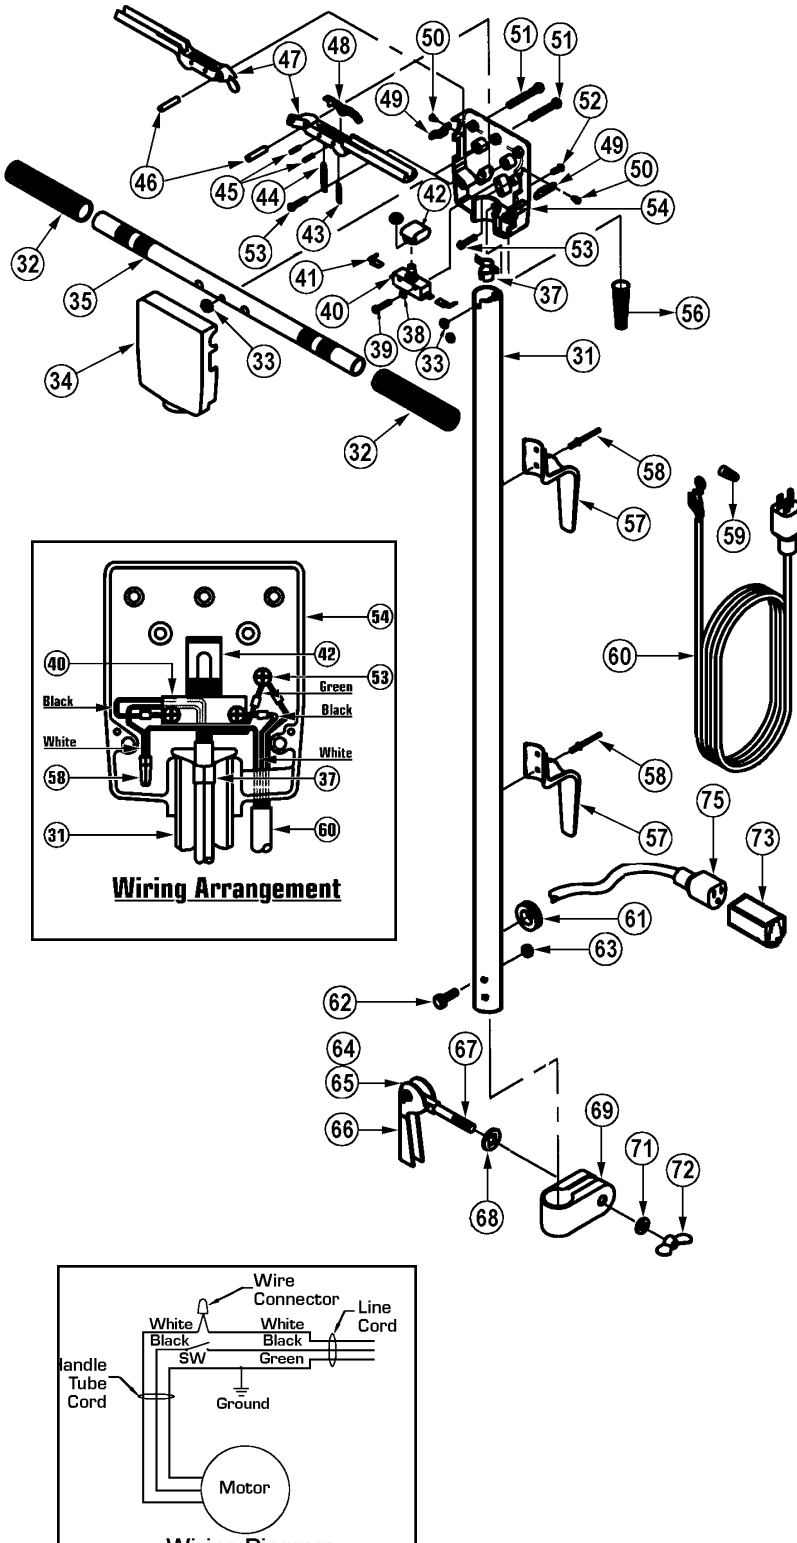

# 10" QUARRYMASTER FLOOR MACHINE REPLACEMENT PARTS LIST

## HANDLE ASSEMBLY

Ref No	Part Description	Qty	Part No
31	Handle Tube	1	376779
32	Ribbed Handle Grip	2	324744
33	#12-24 Nut w/Lockwasher	1	376744
34	Switch Box Cover	1	458945
35	Handle Bar	1	376612
37	Cord Clamp	1	342890
38	Internal Tooth Washer	2	355224
39	#6-32 Switch Screw	2	335576
40	Trigger Switch	1	469629
41	Flag Terminal	2	379166
42	Leaf Spring	1	335584
43	Trigger Lock Spring	2	383147
44	Extension Spring	2	376671
45	Roll Pin	4	383139
46	Trigger Pin	2	376701
47	Plastic Trigger	2	385654
48	Trigger Lock	2	390119
49	Reinforced Plate	2	387169
50	#6-32 X 1/4" Screw	4	349402
51	#12-24 X 17/16" Screw	5	376760
52	#12-24 X 1/2" Screw	2	312746
53	#8-32 X 1/4" Screw	3	367389
54	Switch Box Back	1	458953
56	Strain Relief	1	352705
57	Cord Hook	2	352845
58	Pop Rivet	4	318892
59	Electrical Orange Wire Nut	1	398985
60	50 Ft, 14-3 Power Cord	1	376809
61	Grommet	1	435252
62	5/16-18 X 1 1/2" Screw	2	353272
63	Hex Nut	2	354791
64	Cap	1	380555
65	Lever Pin	1	382434
66A	Clamping Lever	1	380520
66B	Clamping Lever Kit	1	373249
67	.37-16 X 3.37" Bolt	1	380504
68	Square Hole Flat Washer	1	382426
69	U Clamp	1	376051
71	Steel Washer	1	353221
72	Wing Nut	1	380490
73	Grey Connector Sleeve	1	355844
75	#14-3 X 48" Power Cord	1	435279