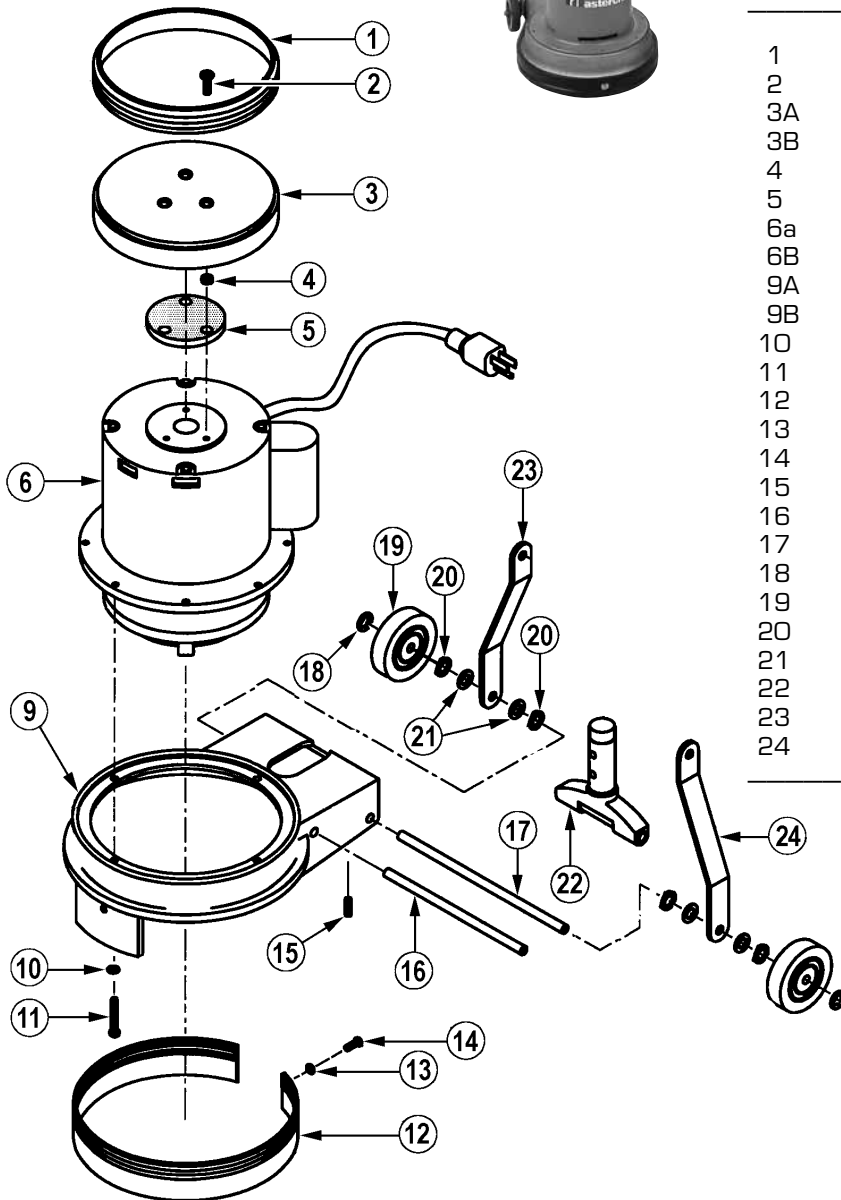

10" QUARRYMASTER FLOOR MACHINE REPLACEMENT PARTS LIST

CHASSIS & MOTOR ASSEMBLY

Ref No	Part Description	Qty	Part No
1	Canopy Bumper	1	441635
2	Canopy Screw	3	377201
3A	Motor Canopy - 115V Machine	1	353132
3B	Motor Canopy - 230V Machine	1	410578
4	Canopy Spacer	3	377228
5	Canopy Gasket	1	354678
6a	3/4 HP, 115V Motor & Gear Box	1	385980
6B	3/4 HP, 230V Motor & Gear Box	1	386316
9A	10" Apron - 115V Machine	1	336246
9B	10" Apron - 230V Machine	1	410551
10	1/4" Lockwasher	4	342858
11	1/4-20 - 3/4" Screw	4	354775
12	10" Bumper	1	336394
13	3/16" Flat Washer	5	322164
14	#10 Screw	3	325791
15	5/16-18 Set Screw	2	352861
16	Handle Tee Axle	1	353388
17	Axle Shaft	1	376930
18	Retaining Ring	3	368946
19	3" Wheels	2	353183
20	Spring Washer	4	353248
21	Steel Washer	4	353221
22	Handle Tee Casting	1	361046
23	Left Strut Support	1	360058
24	Right Strut Support	1	360066